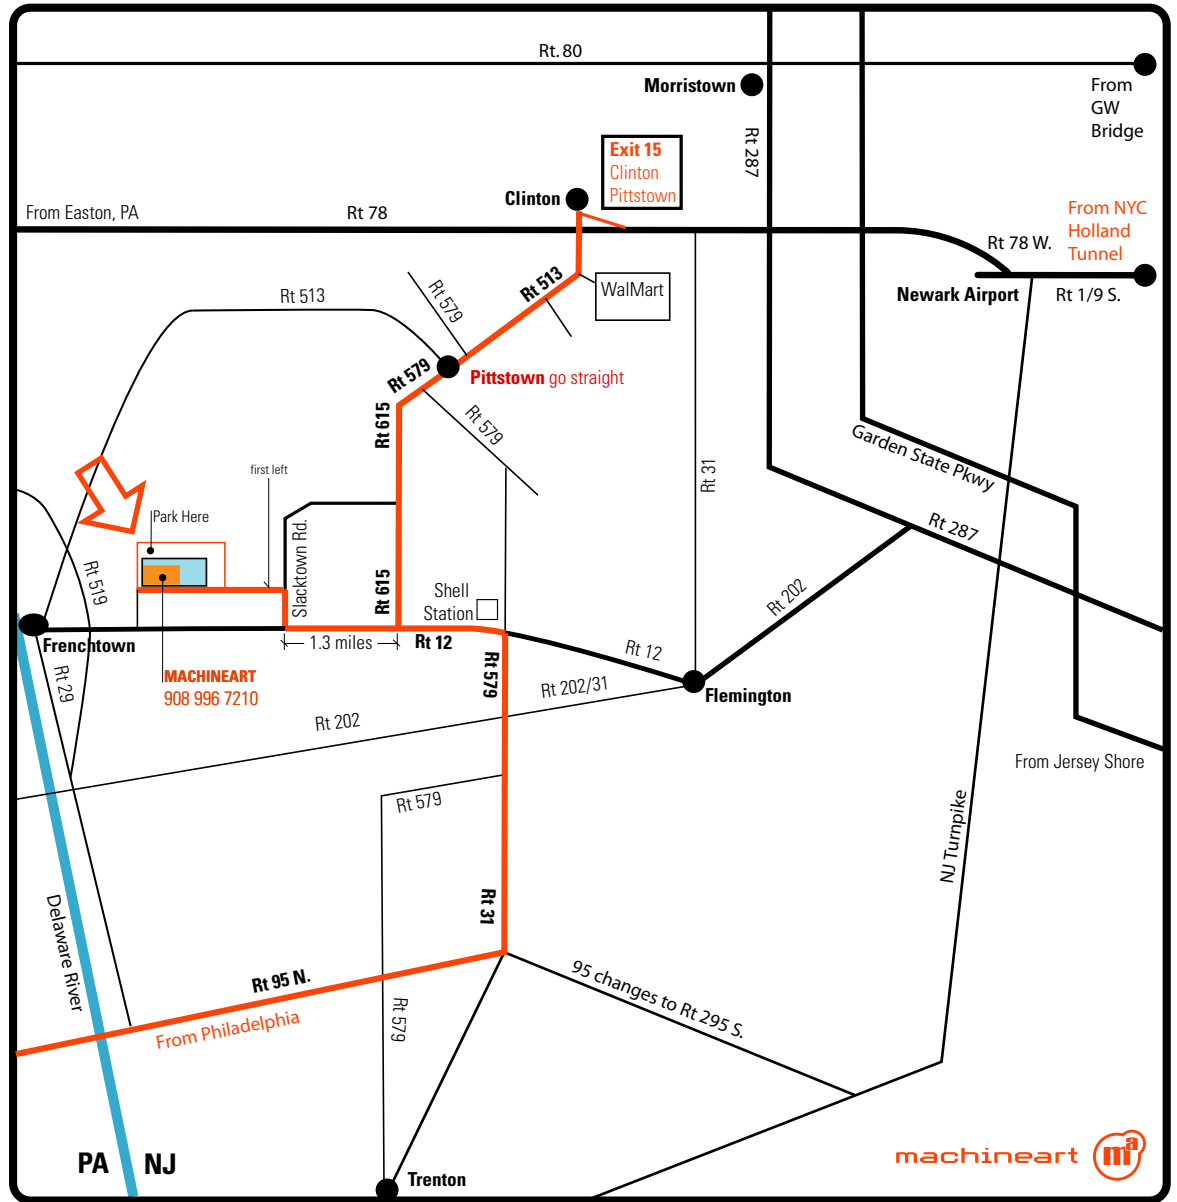

machineart

17 Slacktown Road  
Suite 3  
Frenchtown, NJ 08825

Industrial Design  
Product Development

908. 996. 7210

Relative distances in this map are not to scale.